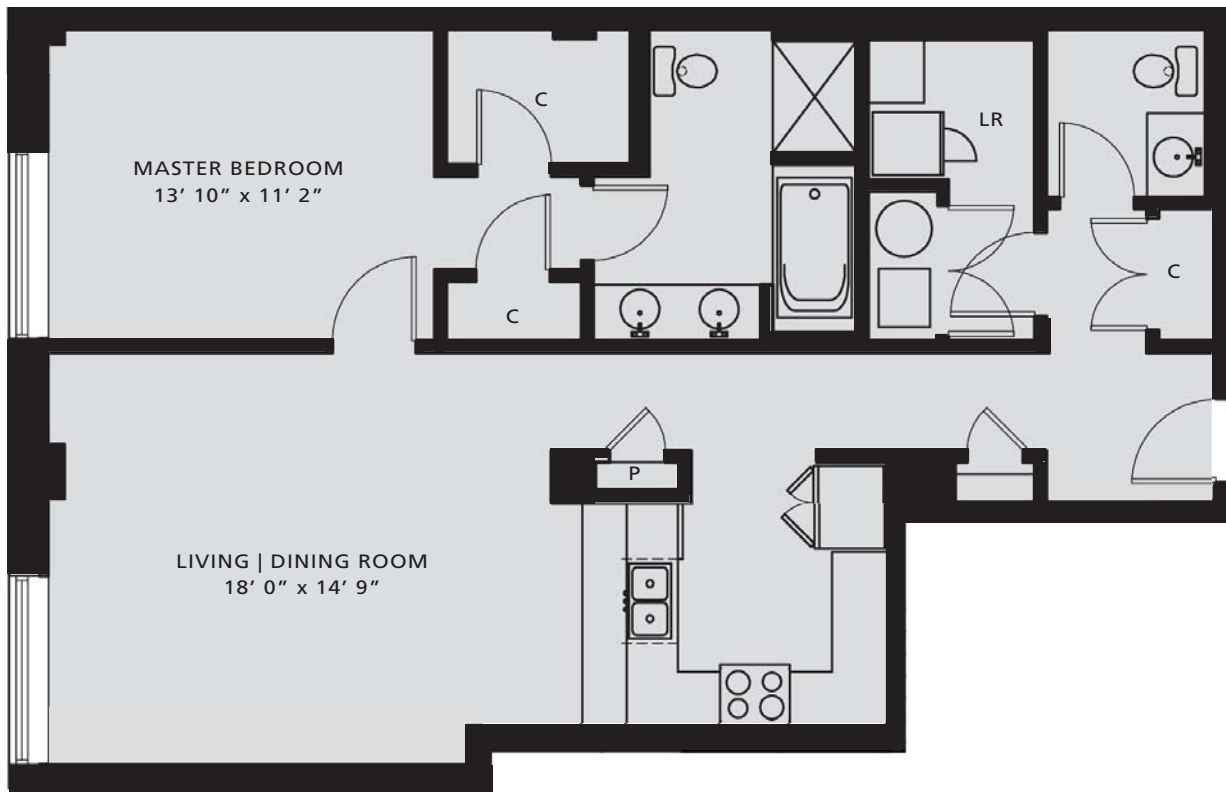

Unit 2405

967 s.f.

1 BEDROOM | 1.5 BATH

Floor 24: 967 s.f.
Floor 26: 967 s.f.
Floor 28: 940 s.f.

Floor 25: 967 s.f.
Floor 27: 967 s.f.

THE WESTIN
BOOK CADILLAC
DETROIT
Residences

For more information:
313.580.2200
WestinBookCadillacResidences.com

ESQUIRE
PROPERTIES

All dimensions are approximate. The floorplans are subject to change without notice. The seller reserves the right, in its sole judgement and discretion, to substitute appliances, materials, fixtures and equipment of equal or greater quality or value for those specified.